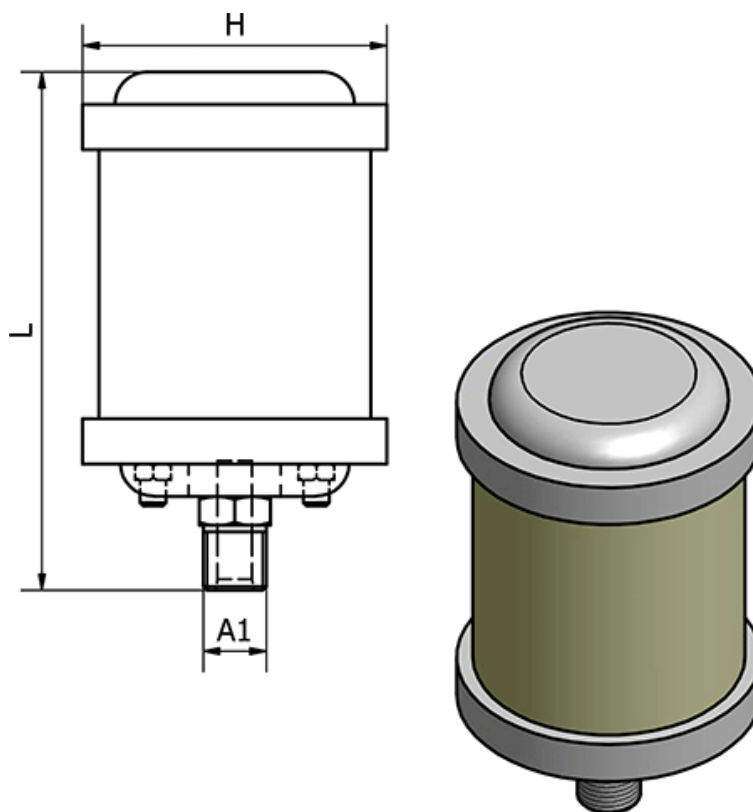

Data Sheet

Article number: 586LX15

Description: Silencers LX-15, - G 1 1/2"
Lyddæmper med Hi-flow

Measures

Flow l/min at 5 bar = 53000

H = 133.5

L = 344

Thread A1 = G 1 1/2"